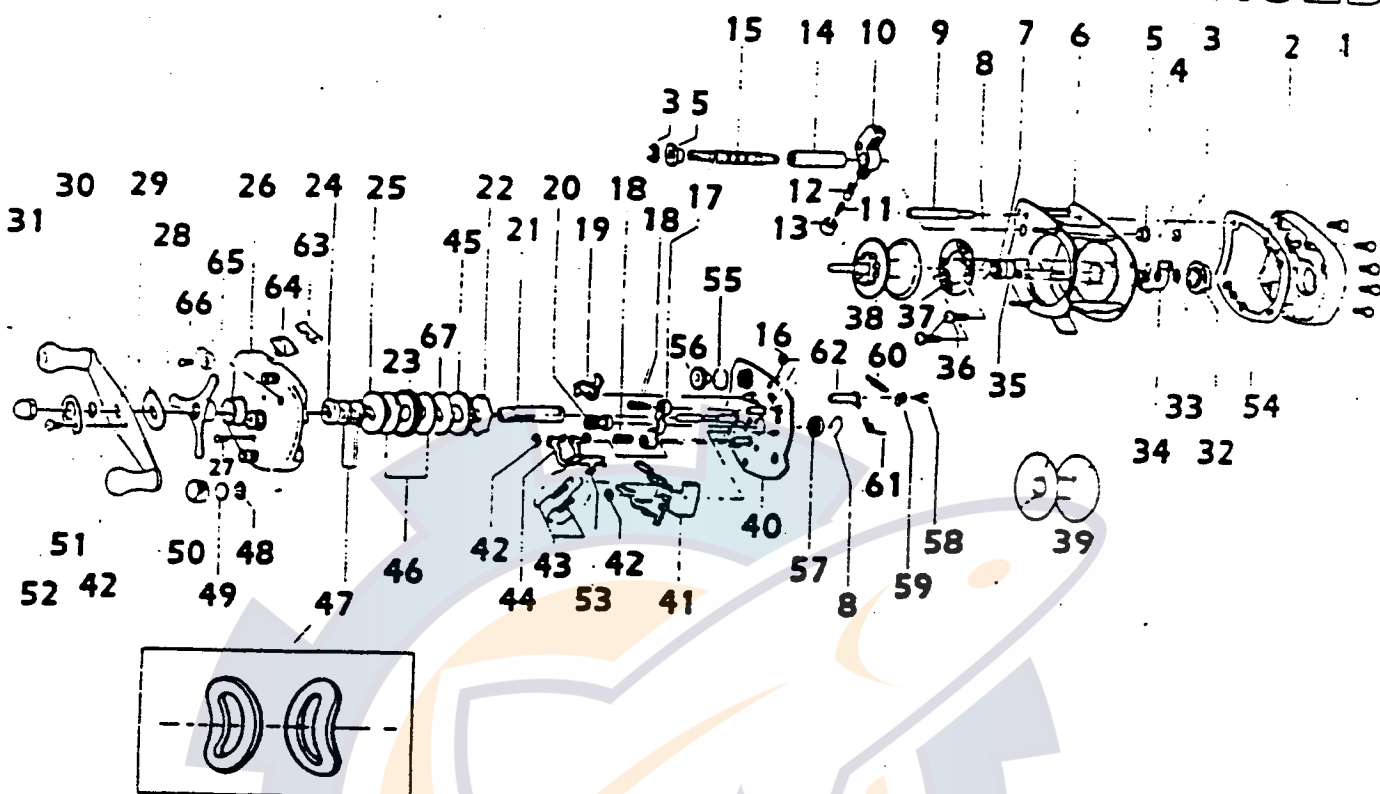

QUANTUM QD1420L

DISCONTINUED

Key No.	Part No.	Description	Price	Key No.	Part No.	Description	Price
	CX4000	SPARE PARTS W/WRENCH	3.69	32	CX4303	MAGNETIC CONTROL DIAL	.99
	MX310	SET PLATE	18.73	33	CX4250	O RING	.49
	MX324	SIDE COVER	13.58	34	CX4261	MAGNET RET. SUPPORT	1.46
	T130	WRENCH	2.59	35	CX4255	SPOOL TENSION SHIM A	.36
1	LX4102	RIGHT SIDE PLATE SCR.	.99	36	CX4602	MAGNET RETAINER SCREW	.62
2	LX4101	RIGHT SIDE PLATE	6.45	37	CX4257	MAGNET RETAINER	8.59
3	CX4152	WORM SHAFT RETAINER	.31	38	MX4251	SPOOL	14.72
4	CX4301	MAGNET RET. SPRING	.36	39	FX4260	U SPOOL CONVERTER	4.31
5	CX4156	WORM GUARD BUSHING	.62	40	MX4351	SET PLATE	18.73
6	MX4051	FRAME	25.17	41	LX4402	SPOOL RELEASE BUTTON	2.64
7	CX4252	SPOOL SHFT BEARING	7.99	42	CX4656	RETAINER CLIP	.36
8	CX4253	BEARING RETAINER	.36	43	FX4353	SET PLATE ACT SPRING	.91
9	EX4159	FRAME POST SILVER	1.53	44	LX4503	SET PLATE ACT. 'B'	1.84
10	CX4201	LINE GUIDE	4.00	45	LX4658	ANTI-REVERSE RATCHET	3.86
11	CX4203	LINE GUIDE PAWL SPRING	.36	46	CX4661	DRAG WASHER A	.36
12	CX4202	LINE GUIDE PAWL	2.21	47	CX4662	DRIVE SHAFT SPR. WSHR	.36
13	CX4204	PAWL CAP	.91	48	CX4258	O RING	.36
14	EX4158	WORM SHFT GUARD-SILVER	2.46	49	CX4302	SPOOL TENSION SHIM B	.36
15	FX4151	WORM SHAFT	5.83	50	CX4259	SPOOL TENSION KNOB	1.84
16	CX4502	SPOOL RELEASE SPRING	.36	51	LX4703	HANDLE NUT LOCK	1.23
17	CX4401	PINION YOKE	.62	52	LX4704	HANDLE NUT LOCK SCR.	.49
18	CX4403	PINION YOKE SPRING	.36	53	LX4501	SET PLATE ACT. 'A'	1.23
19	LX4452	ANTI-REVERSE PAWL	1.84	54	CX4107	LEFT PLATE SPACER-WH.	1.53
20	LX4256	PINION GEAR	9.21	55	CX4153	GEAR RETAINING CLIP	.31
21	LX4652	DRIVE SHAFT	4.90	56	LX4150	WORM SHAFT GEAR	2.88
22	LX4451	RELEASE RATCHET	1.23	57	CX4252	SPOOL SHFT BEARING	7.99
23	LX4651	DRIVE GEAR	6.68	58	FX4552	CLICK PAWL SCREW	1.23
24	CX4659	DRAG WASHER B	.62	59	MX4551	CLICK PAWL	1.41
25	CX4254	DRIVE SHFT BUSH	.62	60	MX4553	CLICK PAWL SPRING	1.23
26	MX4103	LEFT SIDE PLATE	14.12	61	FX4556	CLICK CAM SPRING	.91
27	LX4352	LEFT SIDE CVR SCREW	.42	62	MX4557	CLICK CAM	2.64
28	LX4663	STAR DRAG	6.14	63	FX4455	ANTI-REV. LVR. PLATE	.91
29	CX4660	HANDLE WASHER	.36	64	FX4456	ANTI-REV. LEVER	1.41
30	CX4701	HANDLE	5.53	65	FX4558	BAIT CLICK LEVER	1.46
31	LX4702	HANDLE NUT	1.53	66	MX4559	BAIT CLICK LVR SCREW	.62